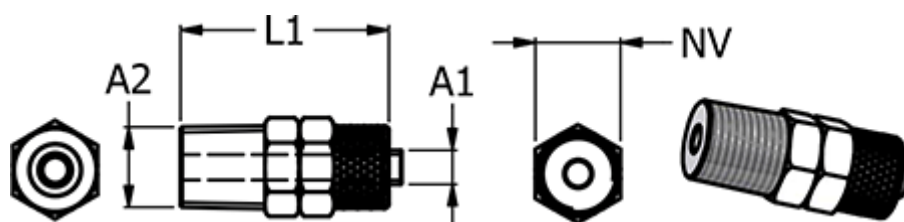

Article number: 586116188

Description: Push-on fitting 11.618-8, metal $\text{Ø}8/6\text{-R } 1/8\text{'}$
Straight connector

Measures

Hose diameter A1	= 8/6
L1	= 26.5
NV	= 12
Thread A2	= R 1/8"